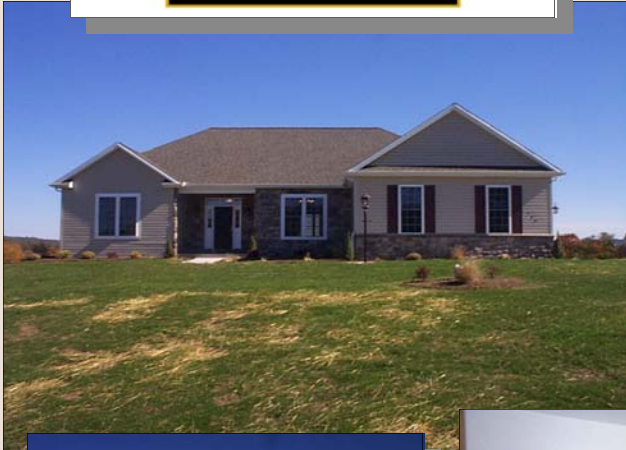

746 Maple Shade Drive, Lewisberry

Price Was
\$424,900
Now
\$399,900

Quality stands out in the beautiful open floor plan ranch home by Musser Home Builders. This home has 3 Bedrooms and 2.5 baths and sits on 2.25 acres with breath taking views. You will enjoy the Maple kitchen with ceramic tile floors and Zodiac counter tops. You will love entertaining in the formal dining room with hardwood floors, tre' ceiling with crown molding and decorative columns. The master bedroom suite has a walk-in closet, large custom ceramic tile shower and whirlpool tub. Large Great Room with gas fireplace. Home has 9' ceilings.